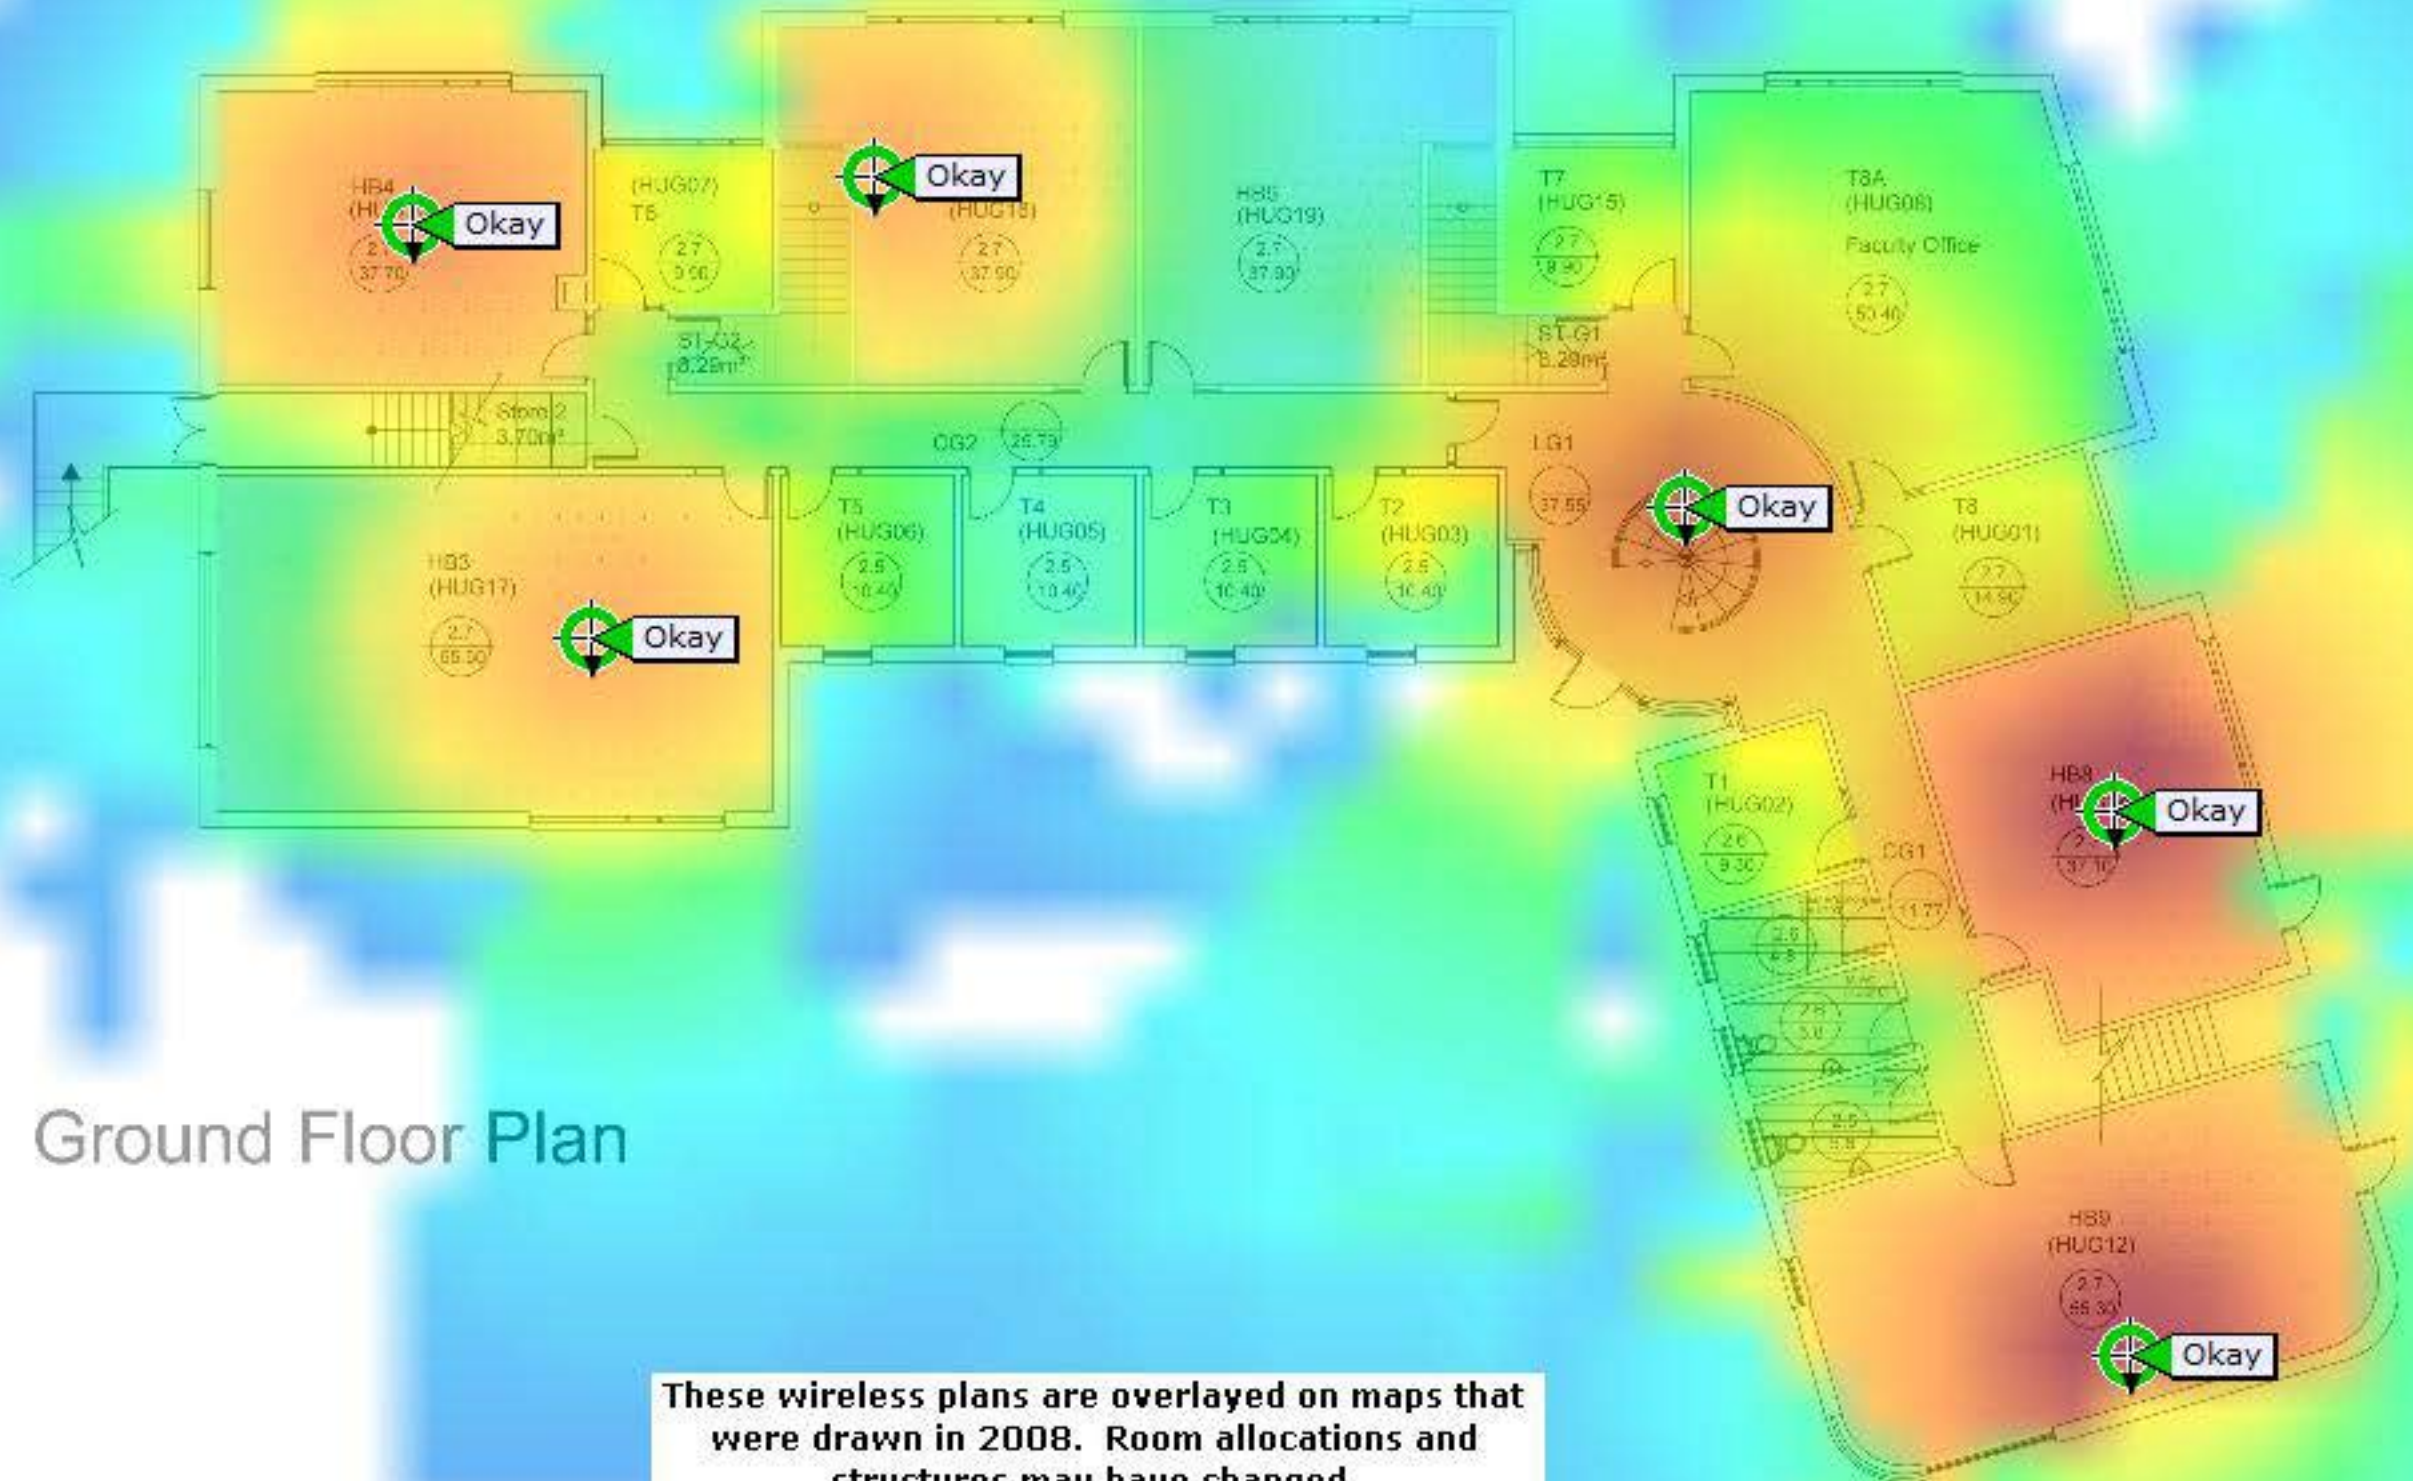

UNIVERSITY OF CUMBRIA - LANCASTER SPACE ALLOCATION DRAWINGS - HUMANITIES

Ground Floor Plan

These wireless plans are overlaid on maps that were drawn in 2008. Room allocations and structures may have changed.