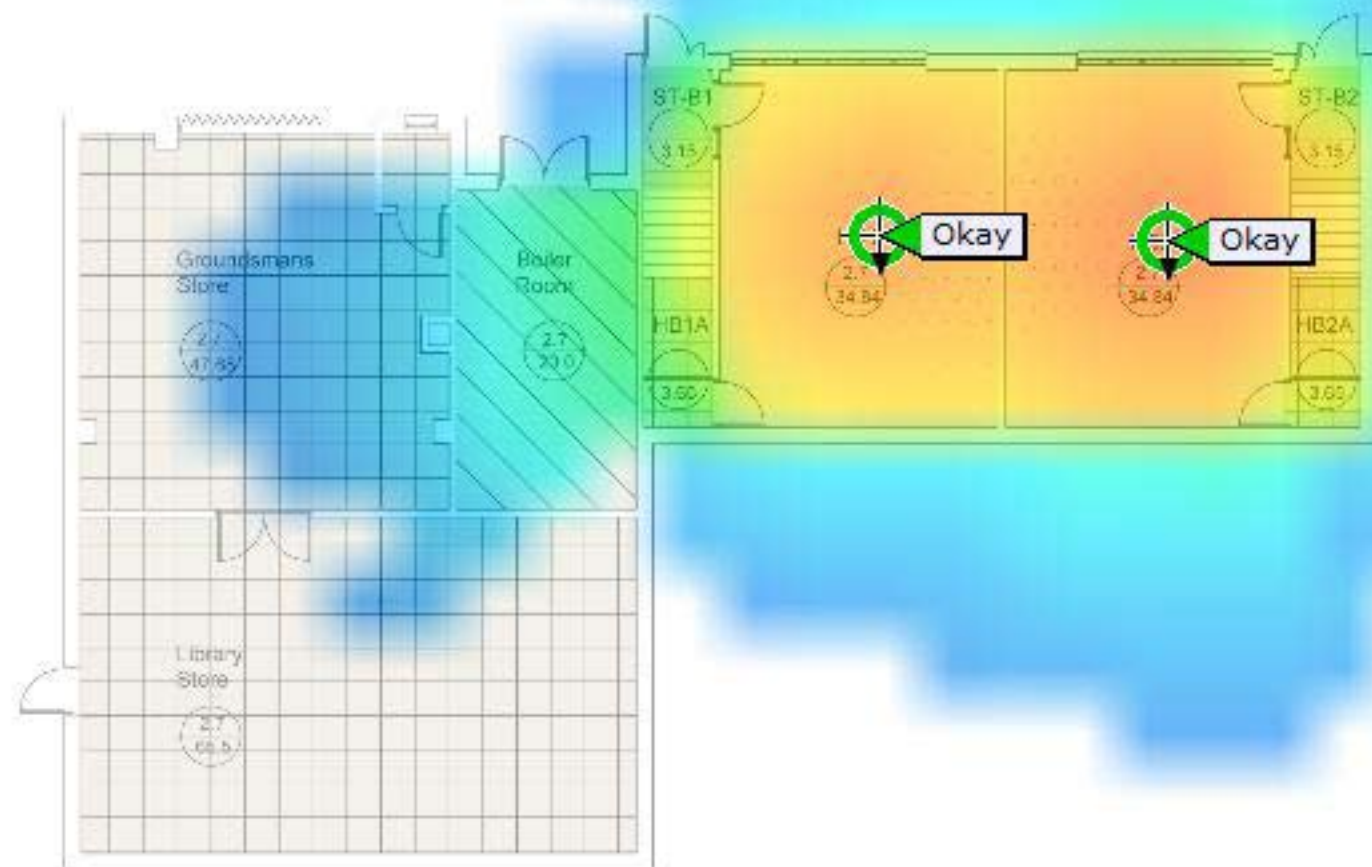

UNIVERSITY OF CUMBRIA - LANCASTER SPACE ALLOCATION DRAWINGS - HUMANITIES

Basement Floor Plan

These wireless plans are overlaid on maps that were drawn in 2008. Room allocations and structures may have changed.