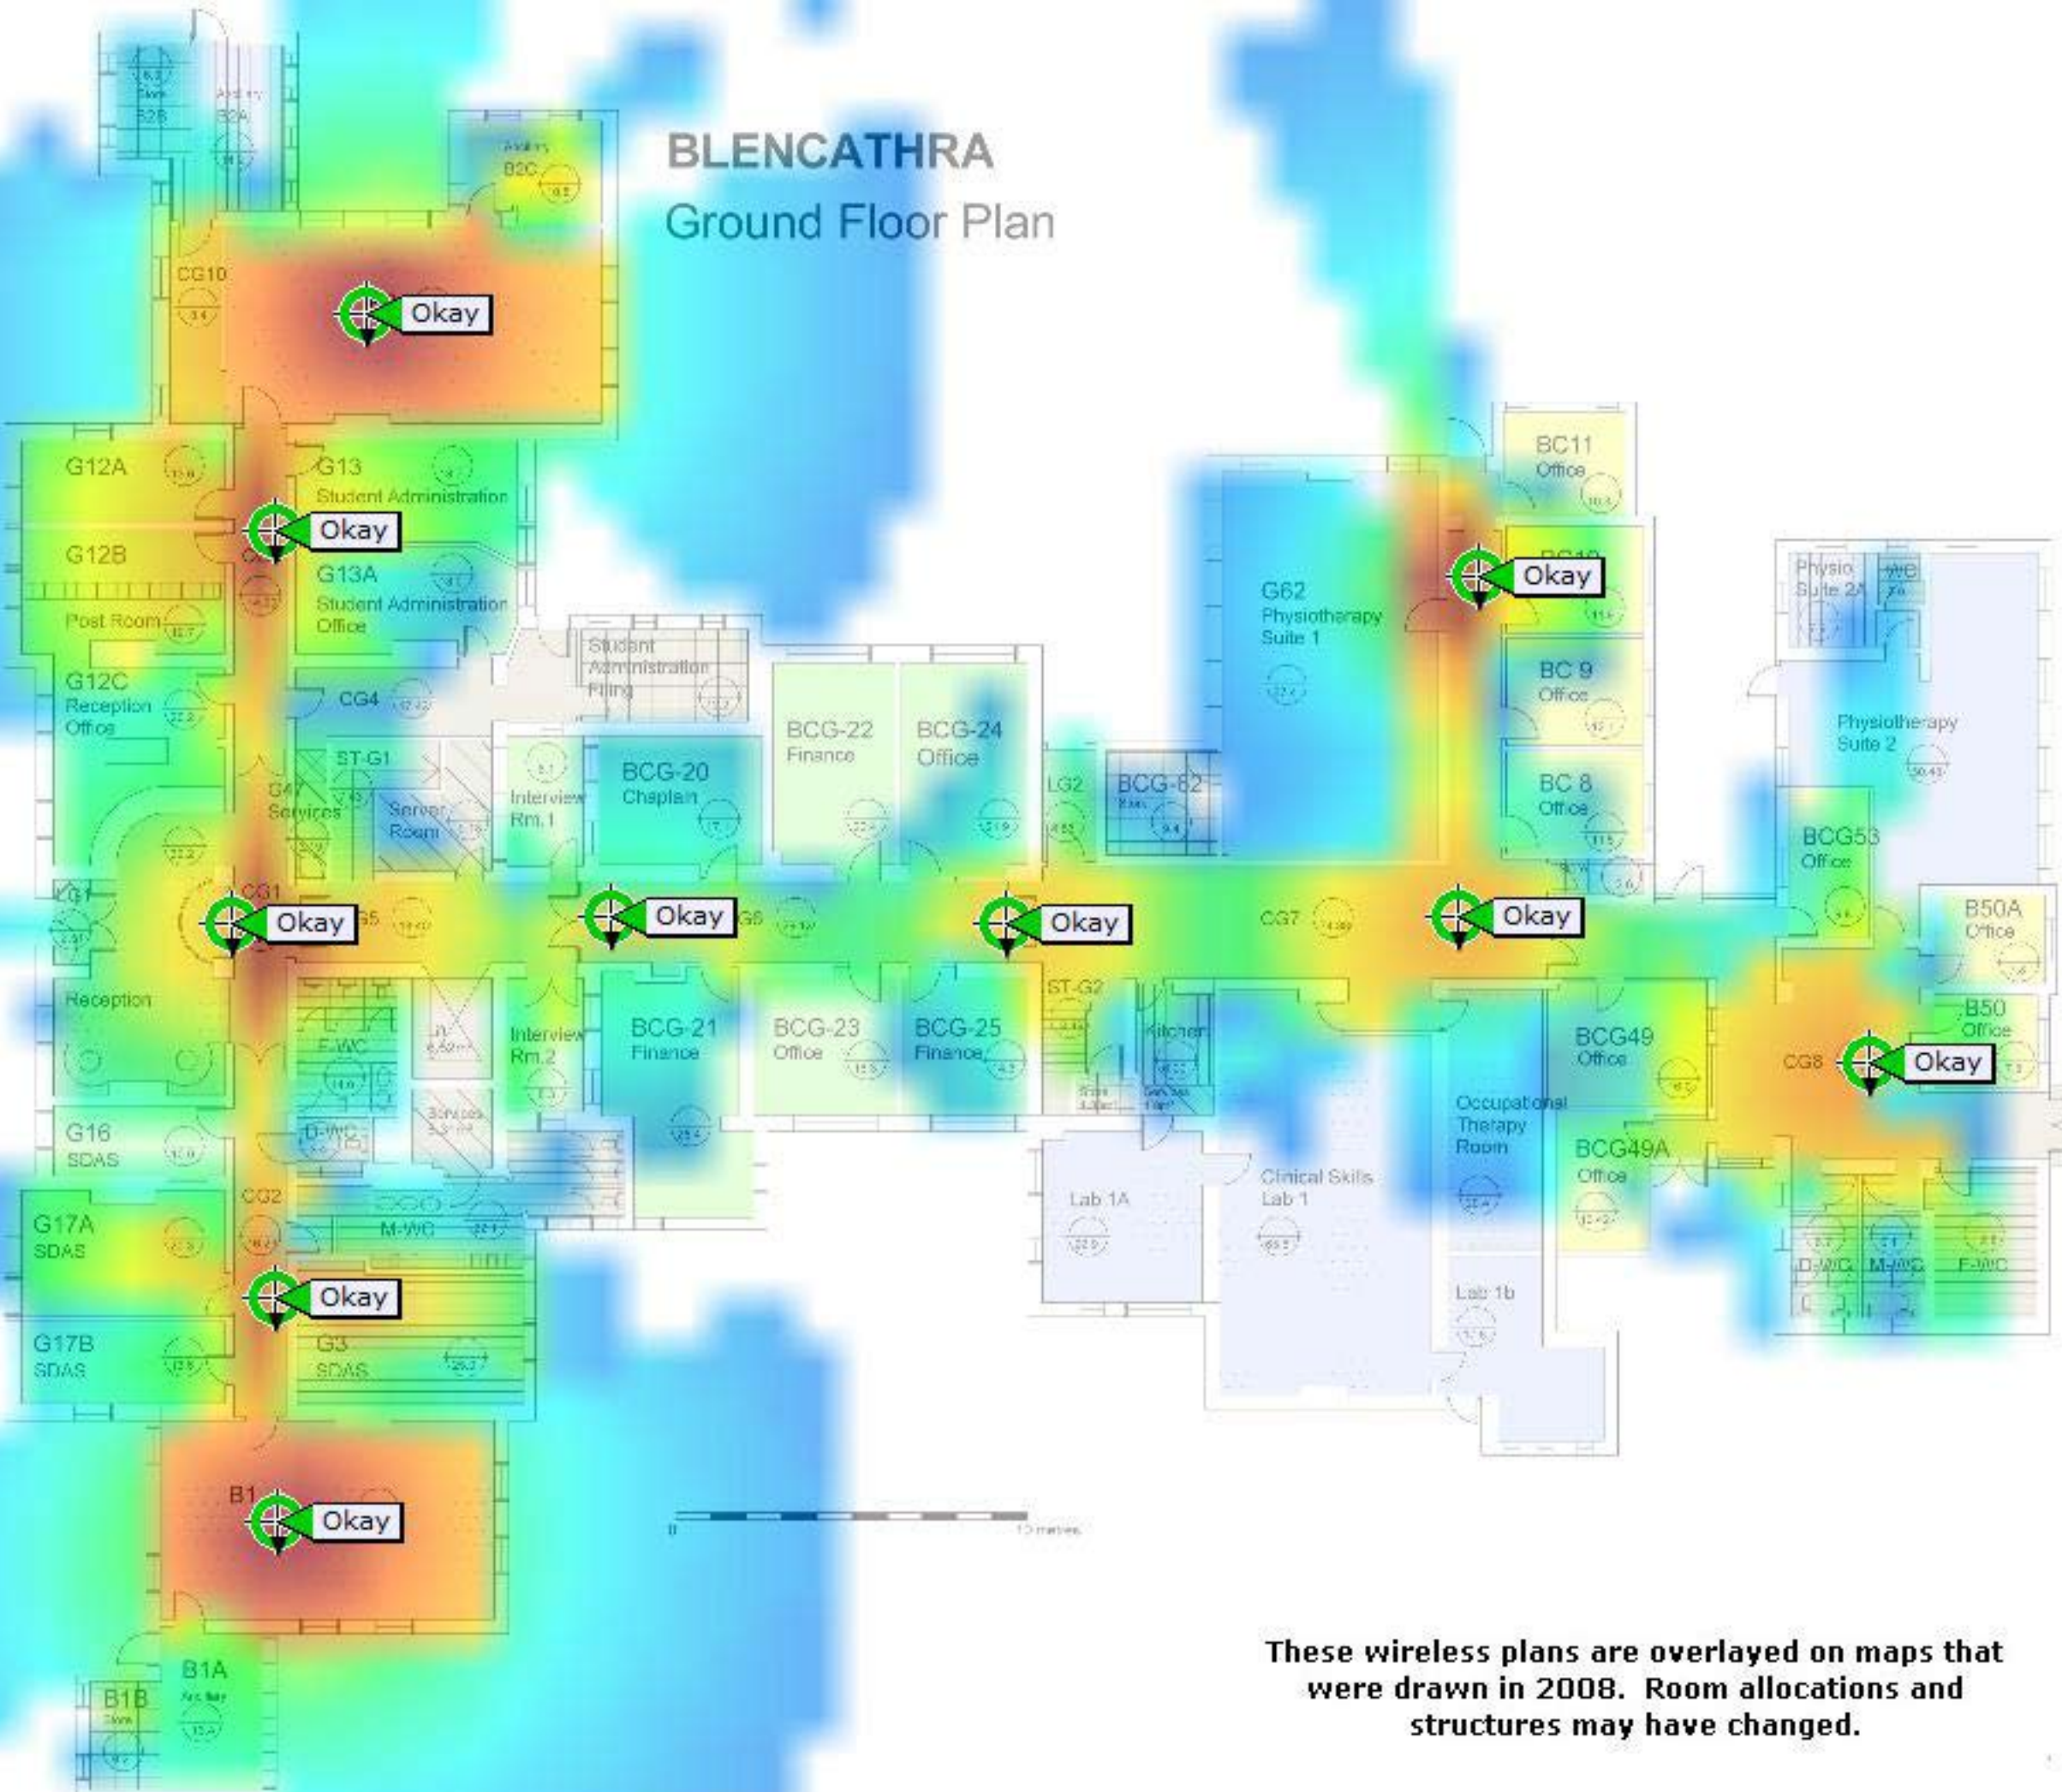

BLENCATHRA Ground Floor Plan

These wireless plans are overlaid on maps that were drawn in 2008. Room allocations and structures may have changed.