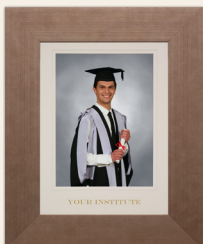

FRAMES

Beautiful selection of frames, Made in England.

CANVAS

Medium stretched canvas (20"x20").
Made in England.

MULTI FRAME

One 16"x12" print
Three 5"x5" prints

You can also
buy a selection
of different
sized frames
individually.

SILVER

Silver frame (16"x12") Made in England.

BLACK BOX

Black certificate frame.
Made in England.

Black Box frame (16"x12"). Made in England.

COPPER

Copper frame (16"x12"). Made in England.

BLACK AND GOLD