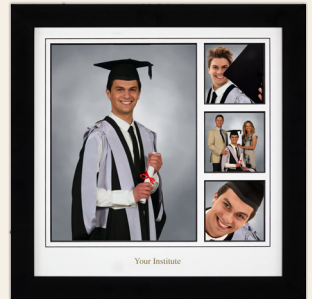

Graduation Photography

Ede & Ravenscroft

Est. 1689

Photography Product Packages Individual and Family Portraits

STUDIO PACK

All prints of graduate from the same image. All family prints from the same image. Any four images in Multi frame.

10"x8" print in a Silver Plated frame

10"x8" print in a Silver Plated frame

10"x8"

10"x8"

Multi frame
One 16"x12" print
Three 5"x5" prints

5"x4"

5"x4"

5"x4"

5"x4"

Free USB
of all the
images taken

Black
certificate frame

DELUXE PACK

Make your frame selection and partner it with the Deluxe Pack for greater savings.

Two 8"x6" individual photos, and two 8"x6" family photos
in 10"x8" mounts and Silver Plated frames.