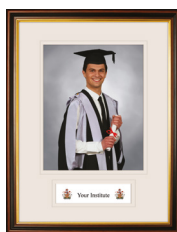

ROSE WOOD

Hand crafted thick Rose Wood Veneer certificate frame.
Made in England.

Hand crafted thick Rose Wood Veneer frame (16"x12").
Made in England.

CERTIFICATE & PORTRAIT FRAMES

Available in a selection of finishes

Combination Frame in Walnut finish

Portrait Frame in Mahogany finish

Certificate Frame in Black finish

Portrait Frame in Champagne finish

Certificate Frame in Beech finish

Frames included in the Combination Pack and Basic Pack with Frame are also available in this selection of finishes.

Please note: Certificate, portrait and combination frames do not include photographs or certificates

PHOTOGRAPHY INFORMATION

It helps to plan ahead

Create a lasting memento of your graduation

Certificate and portrait frames. Our hand crafted certificate, matching photograph and combination frames are available in a range of classic or contemporary finishes and are produced from solid wood sourced from managed forests. Frames incorporate an elegant mount displaying the name of your institution and crest or logo. They are produced from pH neutral card to protect your certificate from discolouration. We will mail your frames direct to your home.