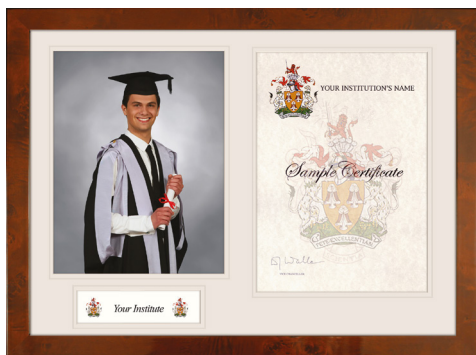

Black certificate frame.
Made in England.

Black and Gold frame (16"x12"). Made in England.

GOLD LEAF

Hand crafted Gold Leaf certificate frame.
Made in England.

Hand crafted Gold Leaf frame (16"x12").
Made in England.

ROSE WOOD

Hand crafted thick Rose Wood Veneer certificate frame.
Made in England.

Hand crafted thick Rose Wood Veneer frame (16"x12").
Made in England.

CERTIFICATE & PORTRAIT FRAMES

Available in a selection of finishes

Combination Frame in Walnut finish

Portrait Frame in Mahogany finish

Certificate Frame in Black finish

Portrait Frame in Champagne finish

Certificate Frame in Beech finish

Frames included in the Combination Pack and Basic Pack with Frame are also available in this selection of finishes.

Please note: Certificate, portrait and combination frames do not include photographs or certificates

PHOTOGRAPHY INFORMATION

It helps to plan ahead

Create a lasting memento of your graduation

Certificate and portrait frames. Our hand crafted certificate, matching photograph and combination frames are available in a range of classic or contemporary finishes and are produced from solid wood sourced from managed forests. Frames incorporate an elegant mount displaying the name of your institution and crest or logo. They are produced from pH neutral card to protect your certificate from discolouration. We will mail your frames direct to your home.