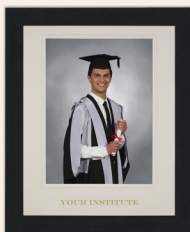

SILVER

Silver frame (16"x12") Made in England.

BLACK BOX

Black certificate frame.
Made in England.

Black Box frame (16"x12"). Made in England.

COPPER

Copper frame (16"x12"). Made in England.

BLACK AND GOLD

Black certificate frame.
Made in England.

Black and Gold frame (16"x12"). Made in England.

GOLD LEAF

Hand crafted Gold Leaf certificate frame.
Made in England.

Hand crafted Gold Leaf frame (16"x12").
Made in England.

ROSE WOOD

Hand crafted thick Rose Wood Veneer certificate frame.
Made in England.

Hand crafted thick Rose Wood Veneer frame (16"x12").
Made in England.