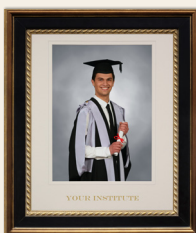

FRAMES

Beautiful selection of frames, Made in England.

CANVAS

Medium stretched canvas (20"x20").
Made in England.

MULTI FRAME

One 16"x12" print
Three 5"x5" prints

You can also
buy a selection
of different
sized frames
individually.

SILVER

Silver frame (16"x12") Made in England.

BLACK BOX

Black certificate frame.
Made in England.

Black Box frame (16"x12"). Made in England.

COPPER

Copper frame (16"x12"). Made in England.

BLACK AND GOLD

Black certificate frame.
Made in England.

Black and Gold frame (16"x12"). Made in England.

GOLD LEAF

Hand crafted Gold Leaf certificate frame.
Made in England.

Hand crafted Gold Leaf frame (16"x12").
Made in England.