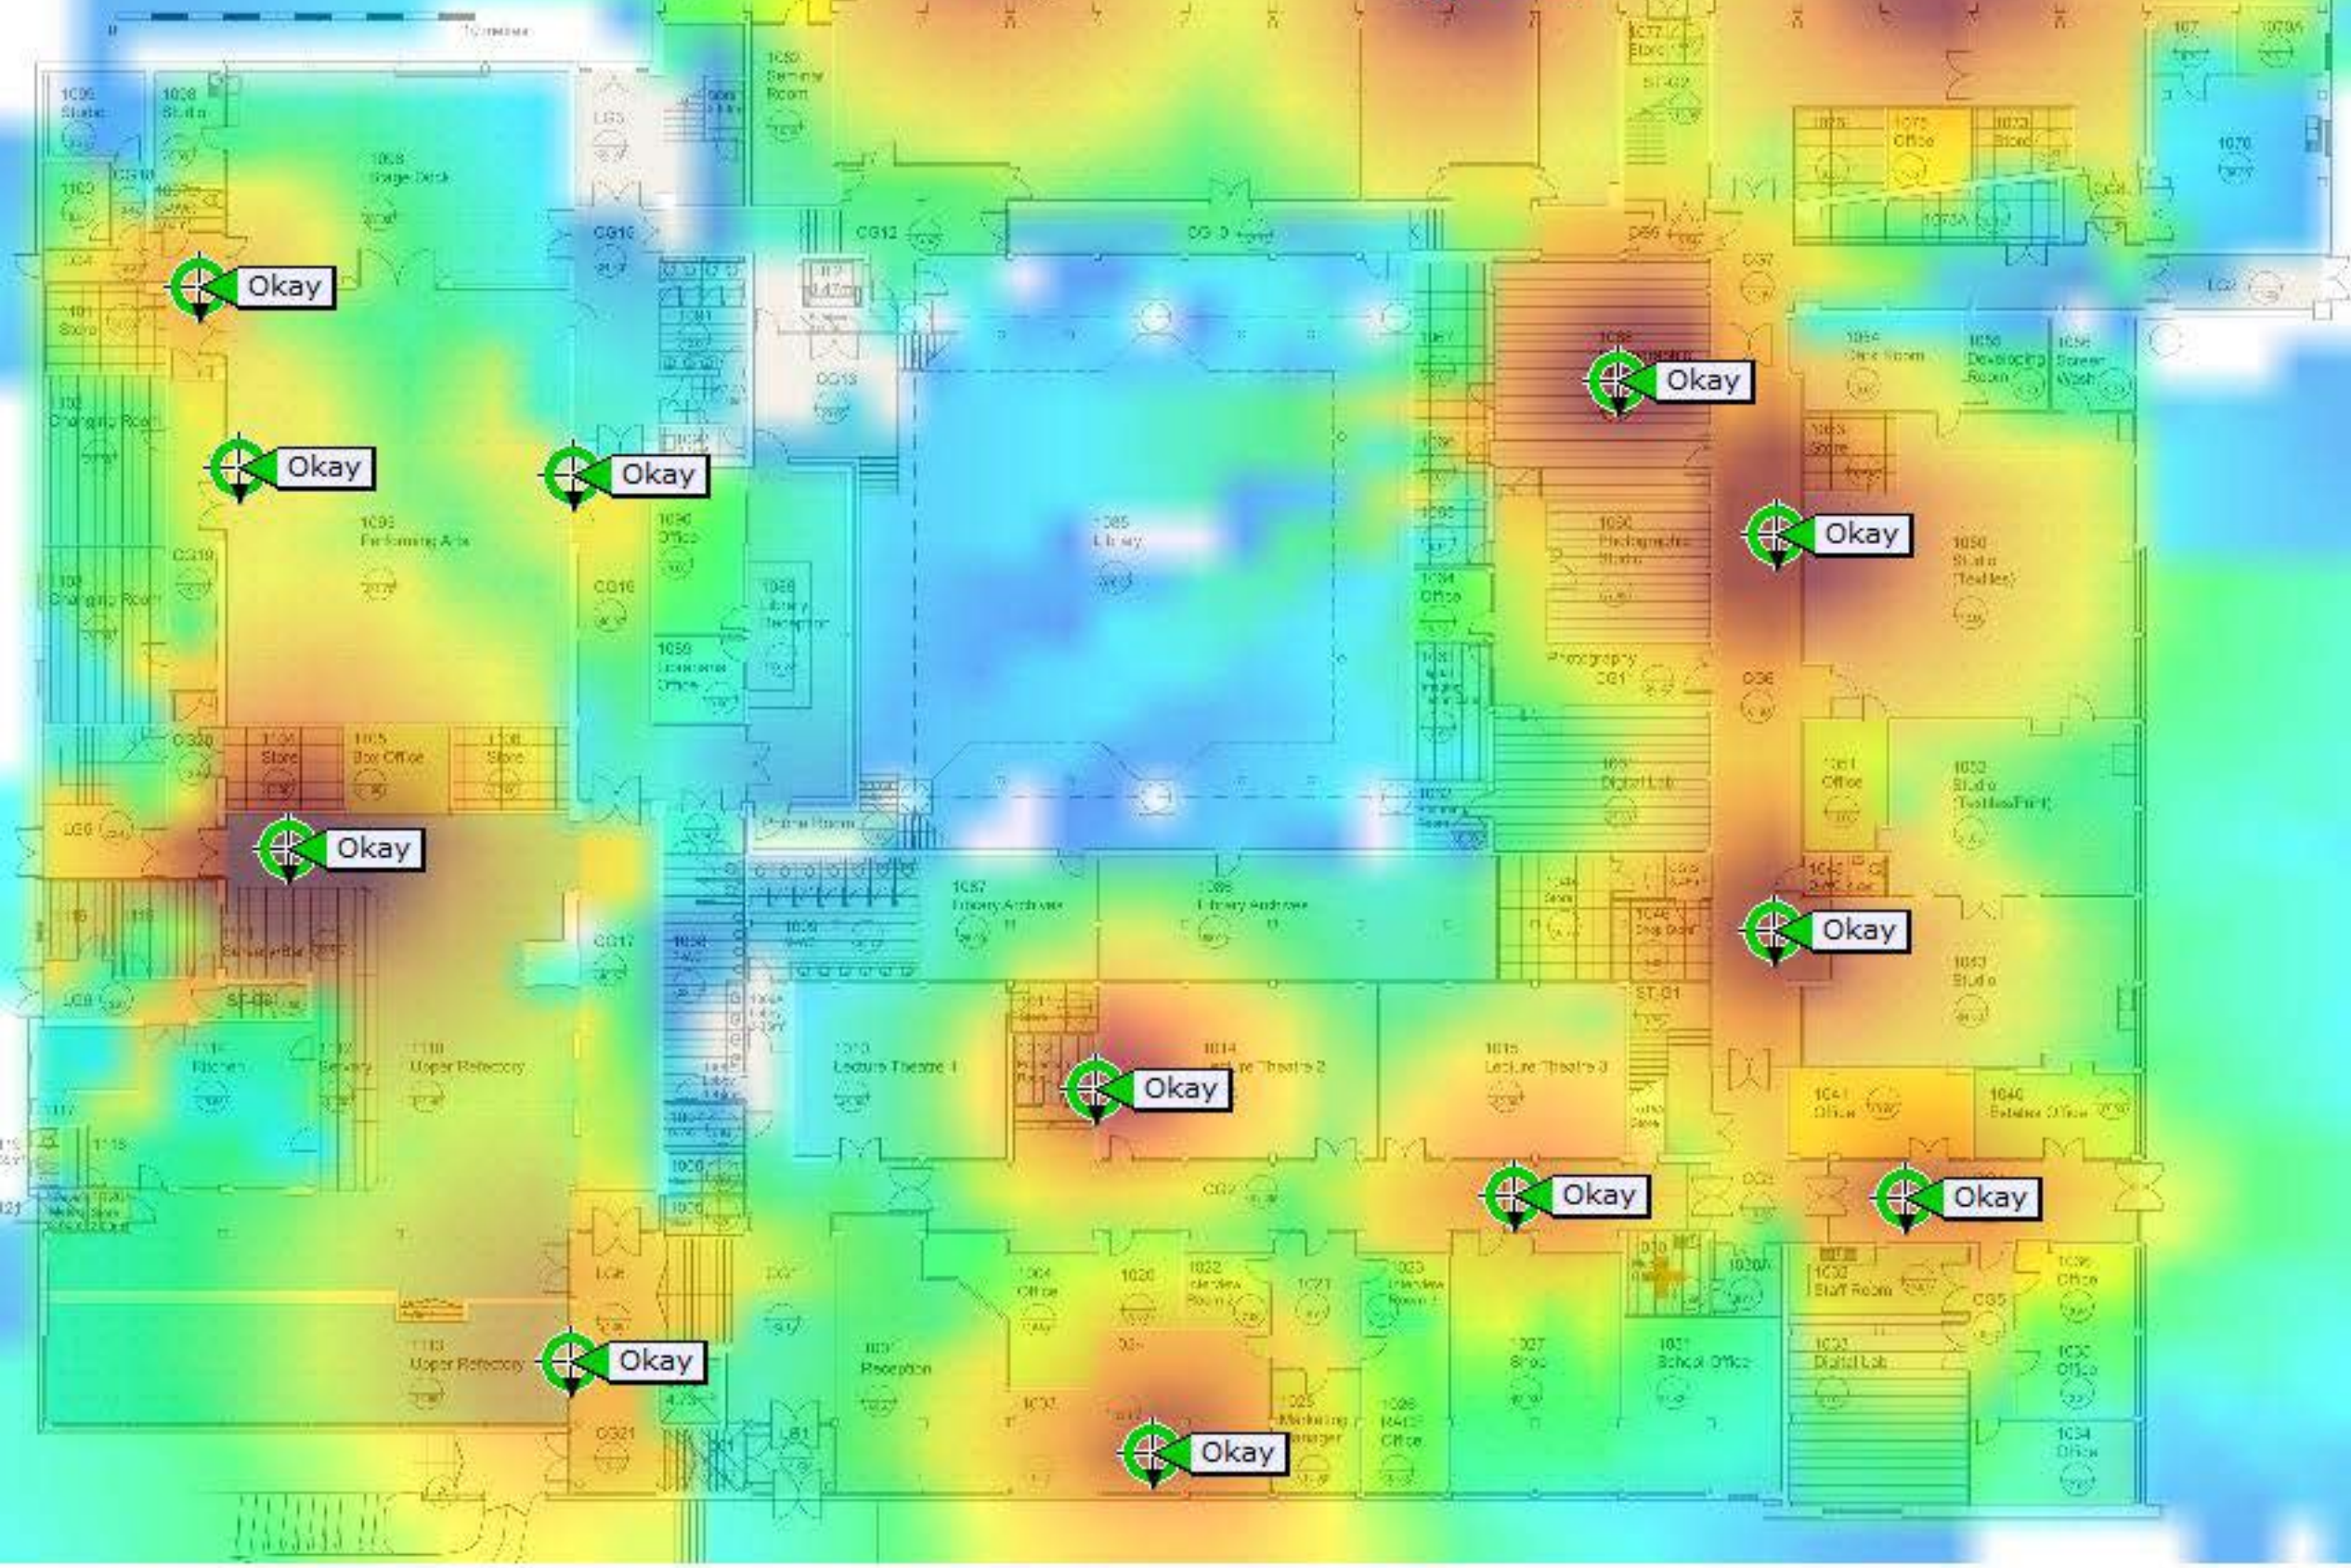

BRAMPTON ROAD MAIN BUILDING (1 of 3) Ground Floor Plan

These wireless plans are overlaid on maps that were drawn in 2008. Room allocations and structures may have changed.