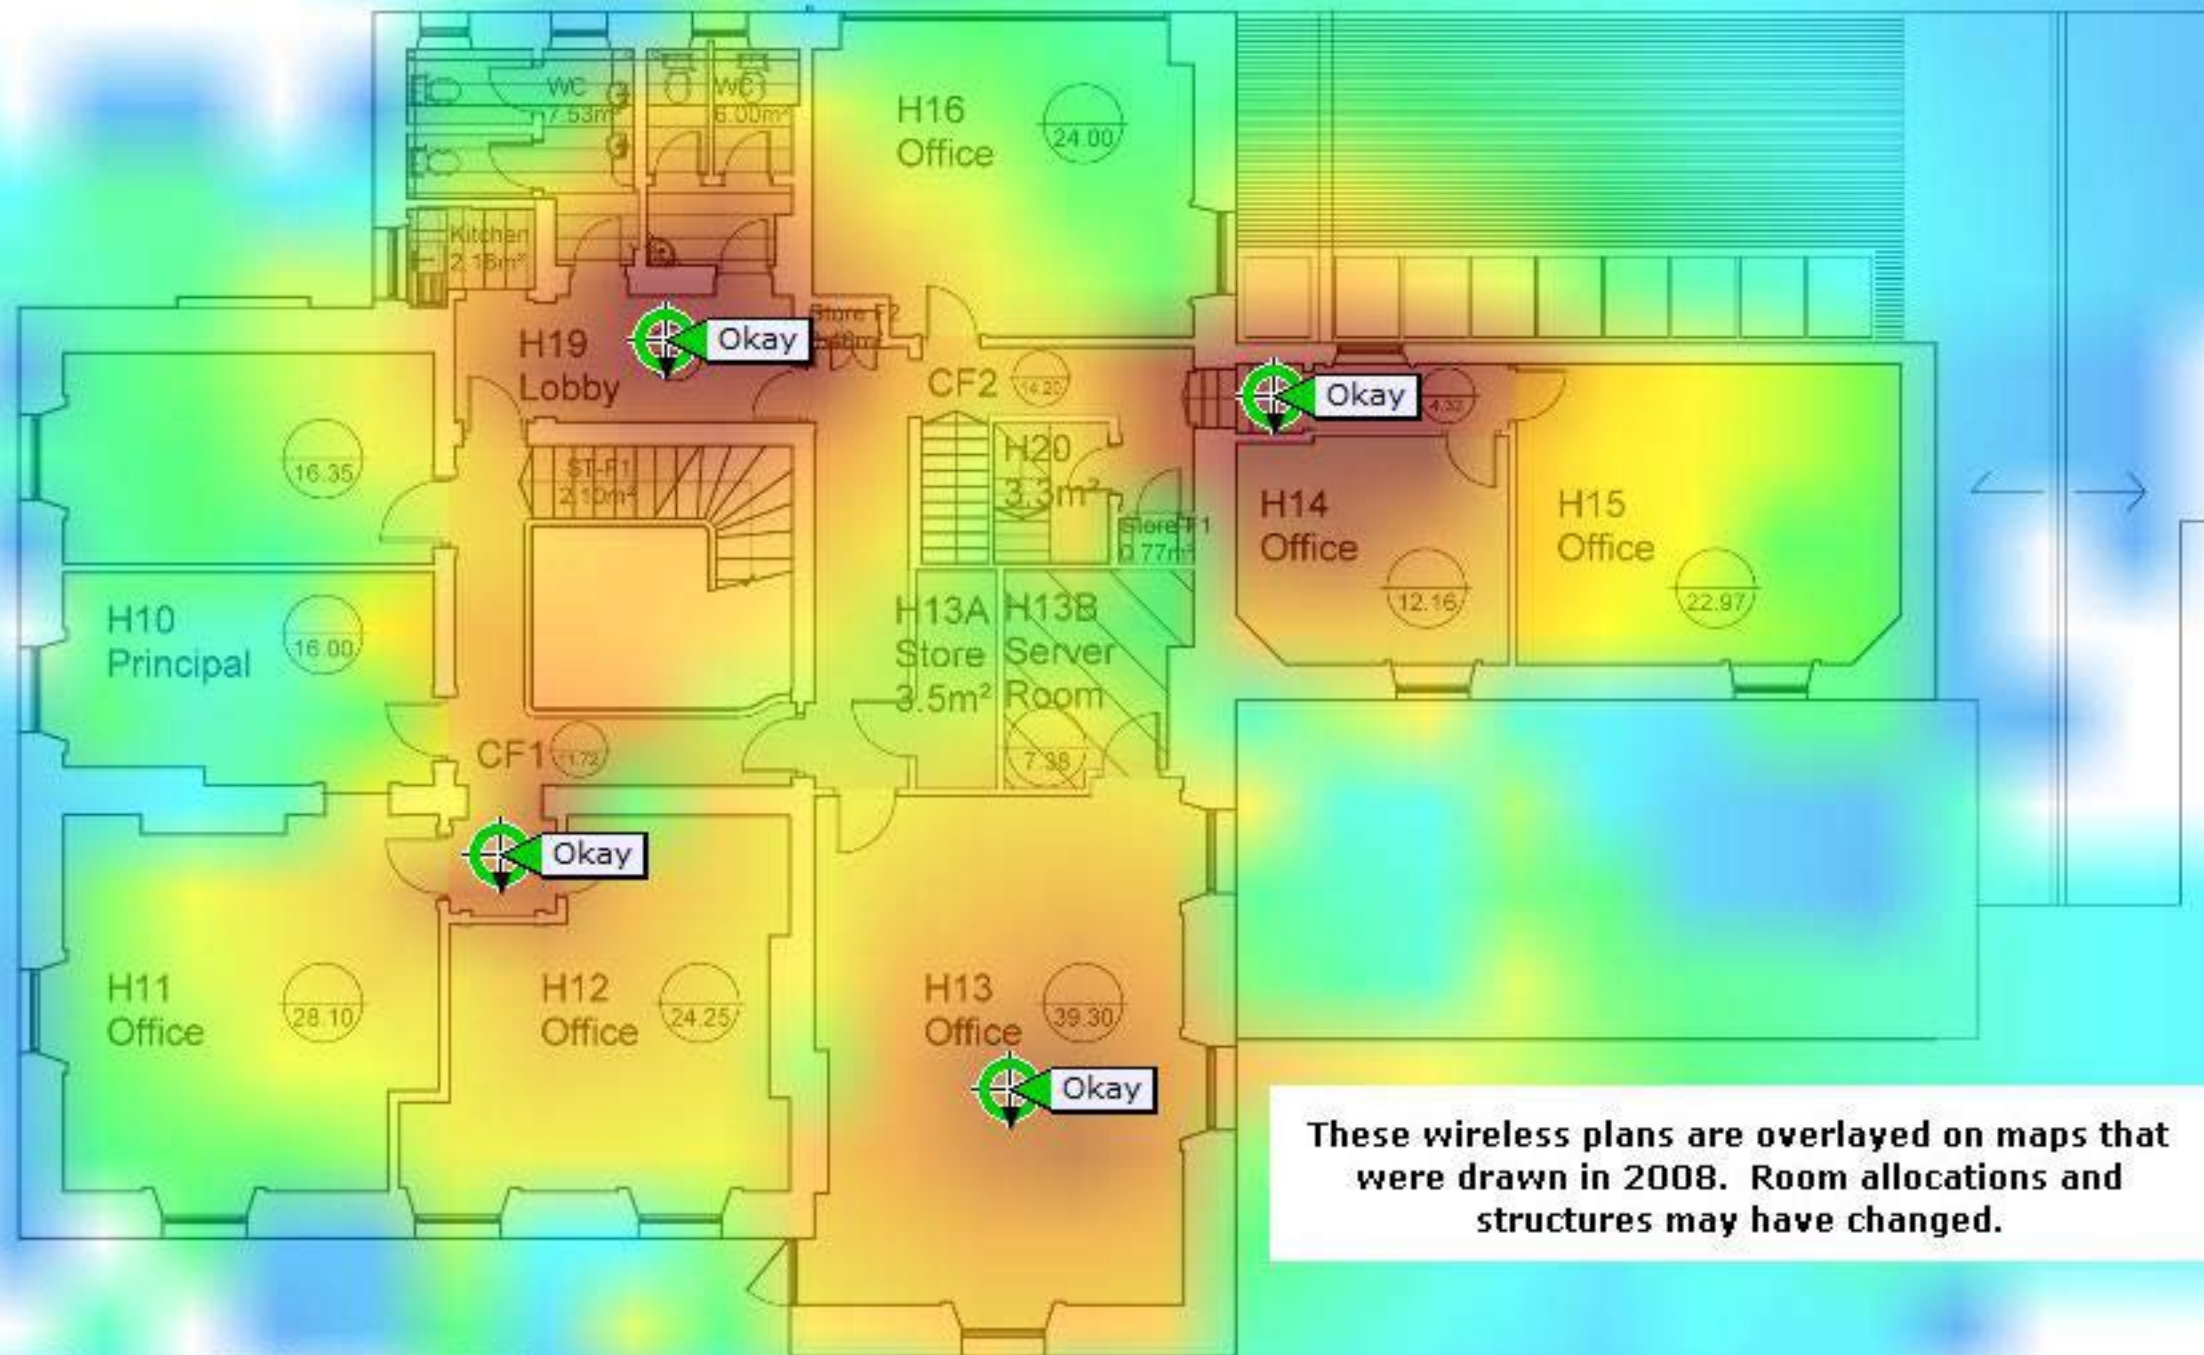

UNIVERSITY OF CUMBRIA - BRAMPTON ROAD SPACE ALLOCATION DRAWINGS - HOMEACRES

These wireless plans are overlaid on maps that were drawn in 2008. Room allocations and structures may have changed.

First Floor Plan